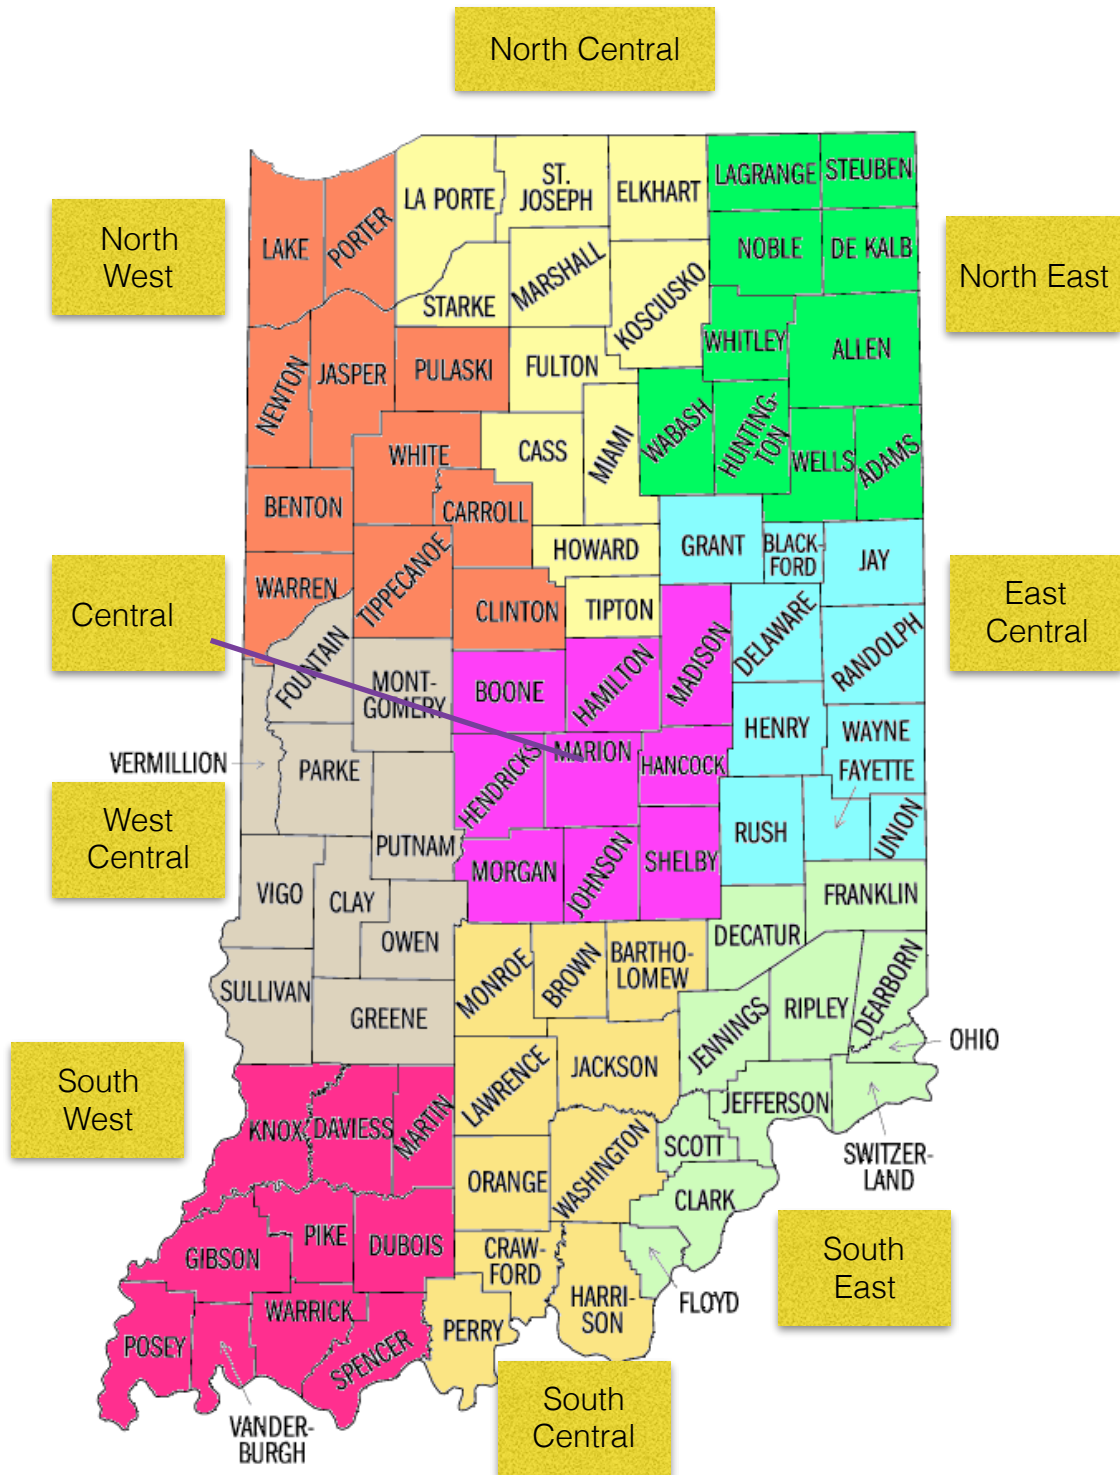

Indiana's Counties and Regions